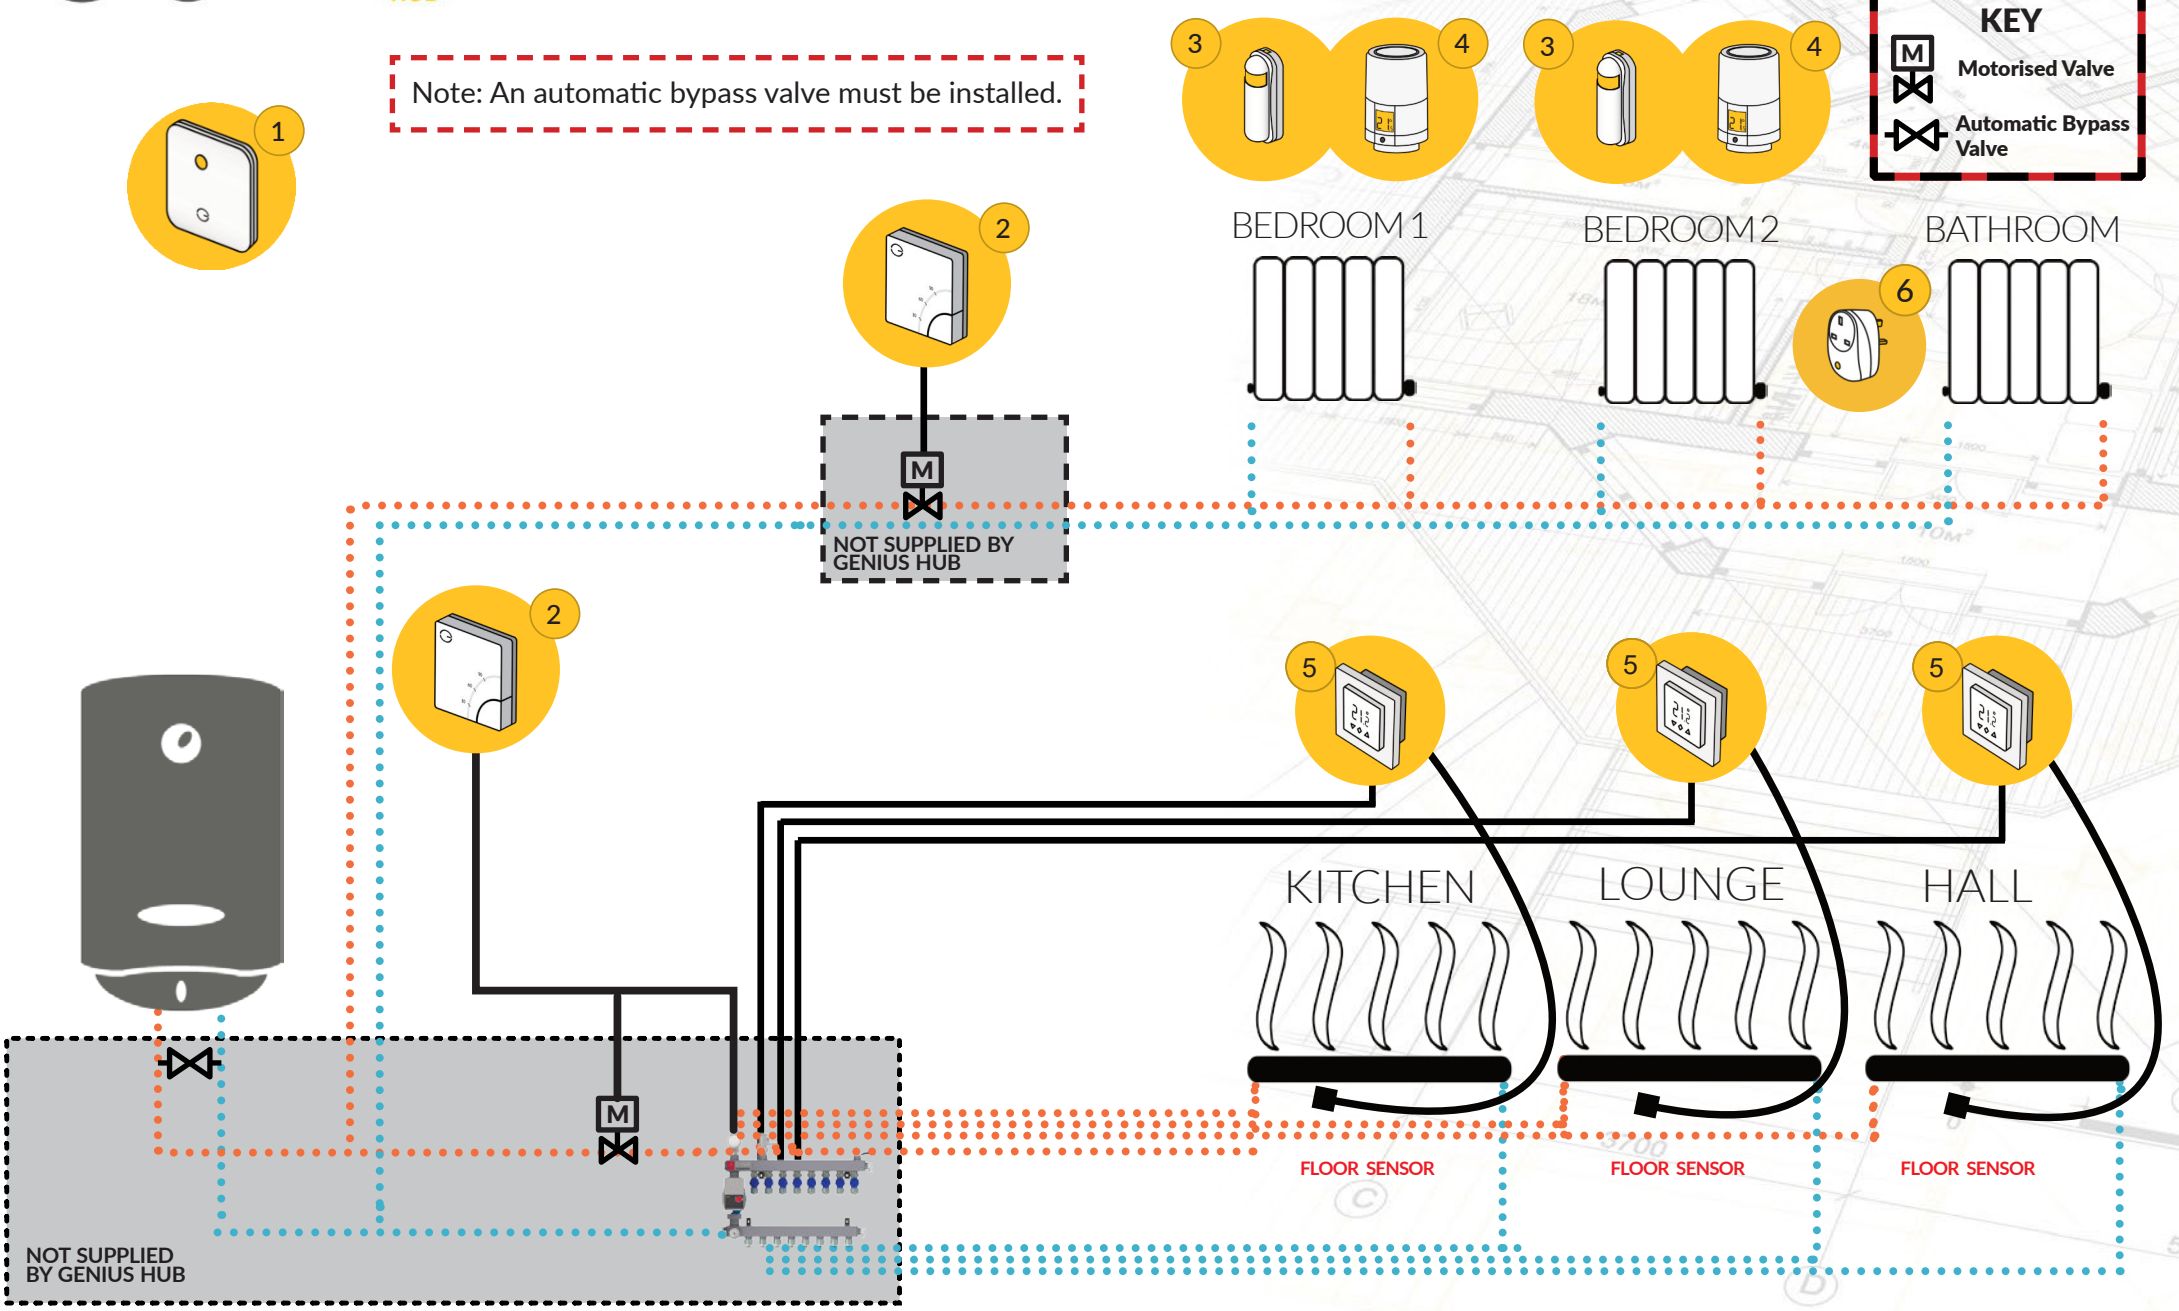

Note: An automatic bypass valve must be installed.

KEY

-  Motorised Valve
-  Automatic Bypass Valve

- 1 - Genius Hub
- 2 - Electric Switch
- 3 - Room Sensor
- 4 - Radiator Valve
- 5 - Powered Room Thermostat
- 6 - Smart Plug